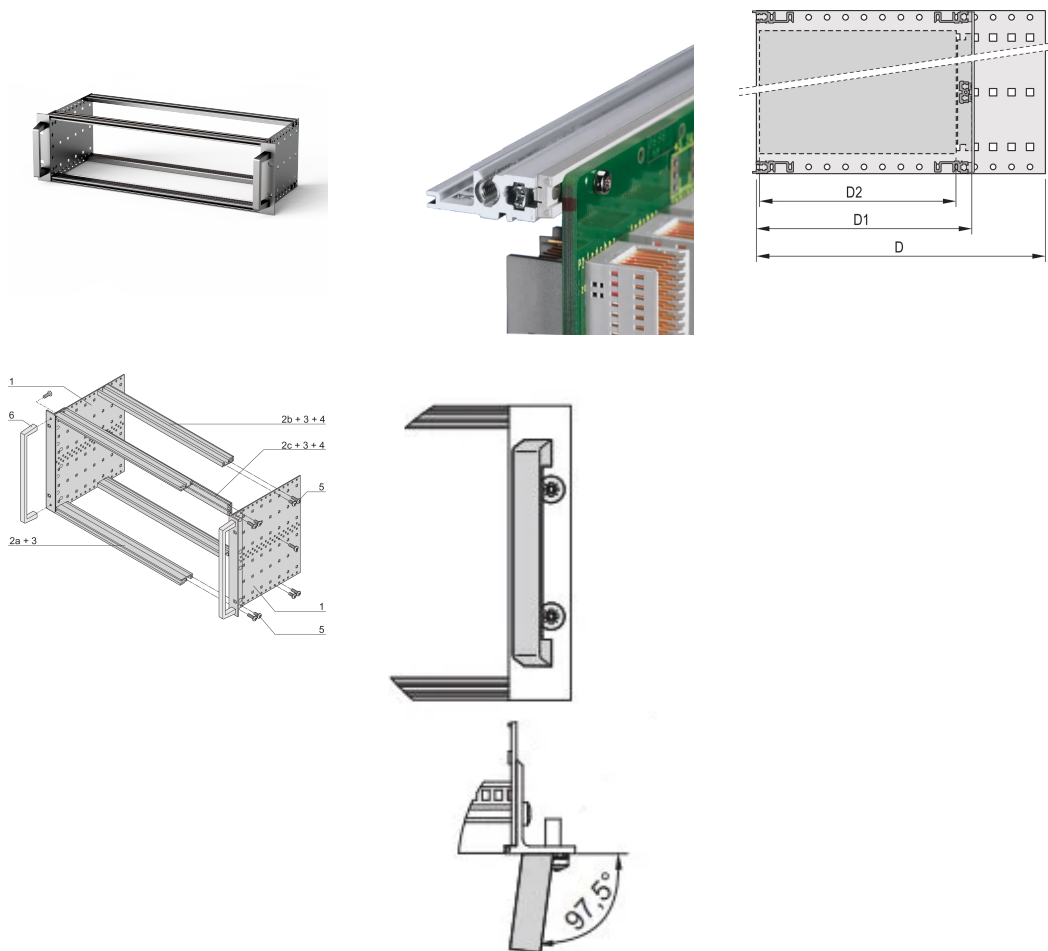

EuropacPRO 19" Subrack Kit for Backplane, Heavy, Retrofit Shielding, With Front Handle, 3 U, 235 mm

KATALOGNUMMER

24567-162

Non-EMC shielded subrack for backplane mounting, heavy version with tox welded side panels and front handle.

CERTIFICERINGER

FUNKTIONER

Subrack with side panel type H ("Heavy"), 19" bracket is firmly fixed to side panel (tox-cold welded)

Supplied as space-saving flat-pack

Rear horizontal rail for backplane mounting with insulation strip

Horizontal rail type "Heavy"

Shock and Vibration resistance up to 5 g

IP 20, in accordance with IEC 60529

Shock and vibration tested to the German "Bahn" standards BN 411002, BN 411003

Internal and external dimensions in accordance with: IEC 60297-3-100, -101, IEEE 1101.1

Gasket Type: Stainless Steel EMC

Shock and Vibration Tolerance: 5g (force)

Håndtag inkluderet: Yes

Mounting: Rack

Complies With: IEC 60297-3-103

EMC Shielding: No

Finish: Anodized; Passivated

Materiale: Aluminium