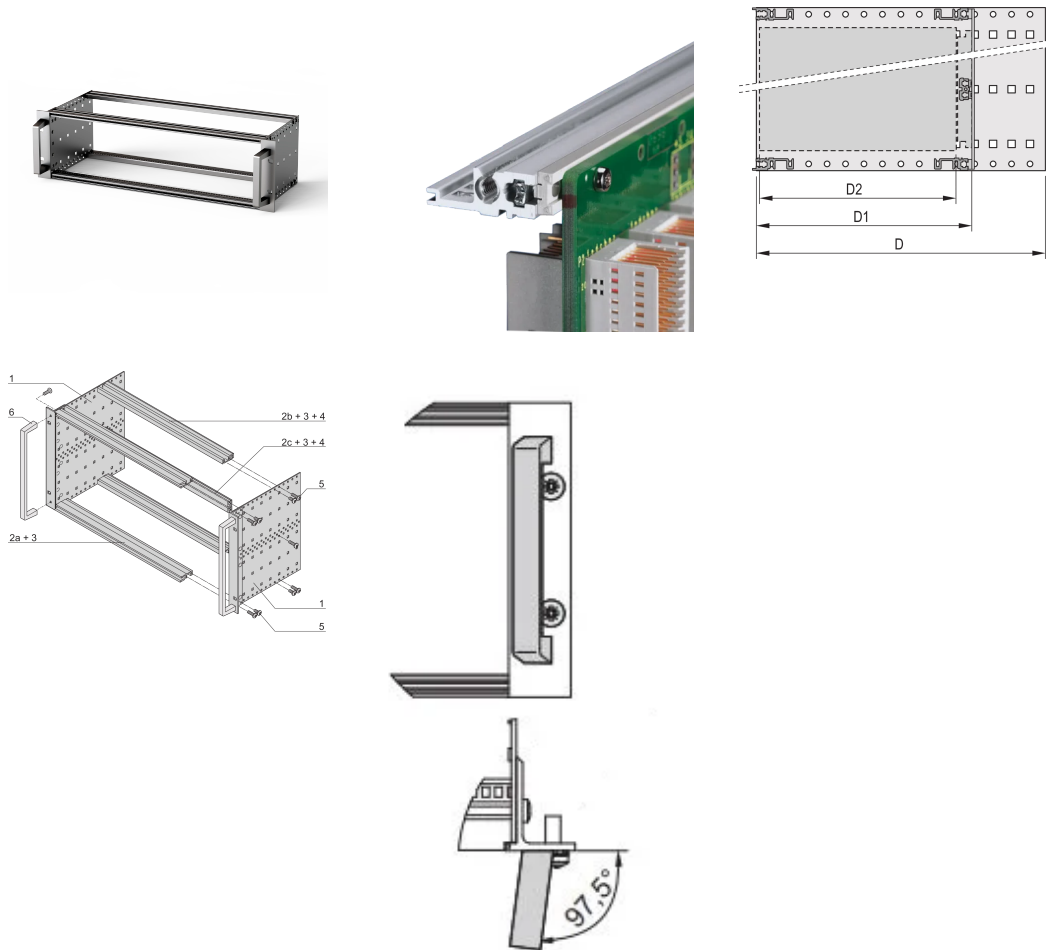

# EuropacPRO 19" Subrack Kit for Backplane, Heavy, Retrofit Shielding, With Front Handle, 3 U, 295 mm

KATALOGNUMMER

24567-163

Non-EMC shielded subrack for backplane mounting, heavy version with tox welded side panels and front handle.

## FUNKTIONER

---

Subrack with side panel type H ("Heavy"), 19" bracket is firmly fixed to side panel (tox-cold welded)

Supplied as space-saving flat-pack

Rear horizontal rail for backplane mounting with insulation strip

Horizontal rail type "Heavy"

Shock and Vibration resistance up to 5 g

IP 20, in accordance with IEC 60529

Shock and vibration tested to the German "Bahn" standards BN 411002, BN 411003

Internal and external dimensions in accordance with: IEC 60297-3-100, -101, IEEE 1101.1

## PRODUKTEGENSKABER

---

Rack Height: 3U

Dybde: 295mm

Pakke mængde: 1

For Mounting: Backplane

Board Depth: 160mm; 220mm; 280mm

Gasket Type: Stainless Steel EMC