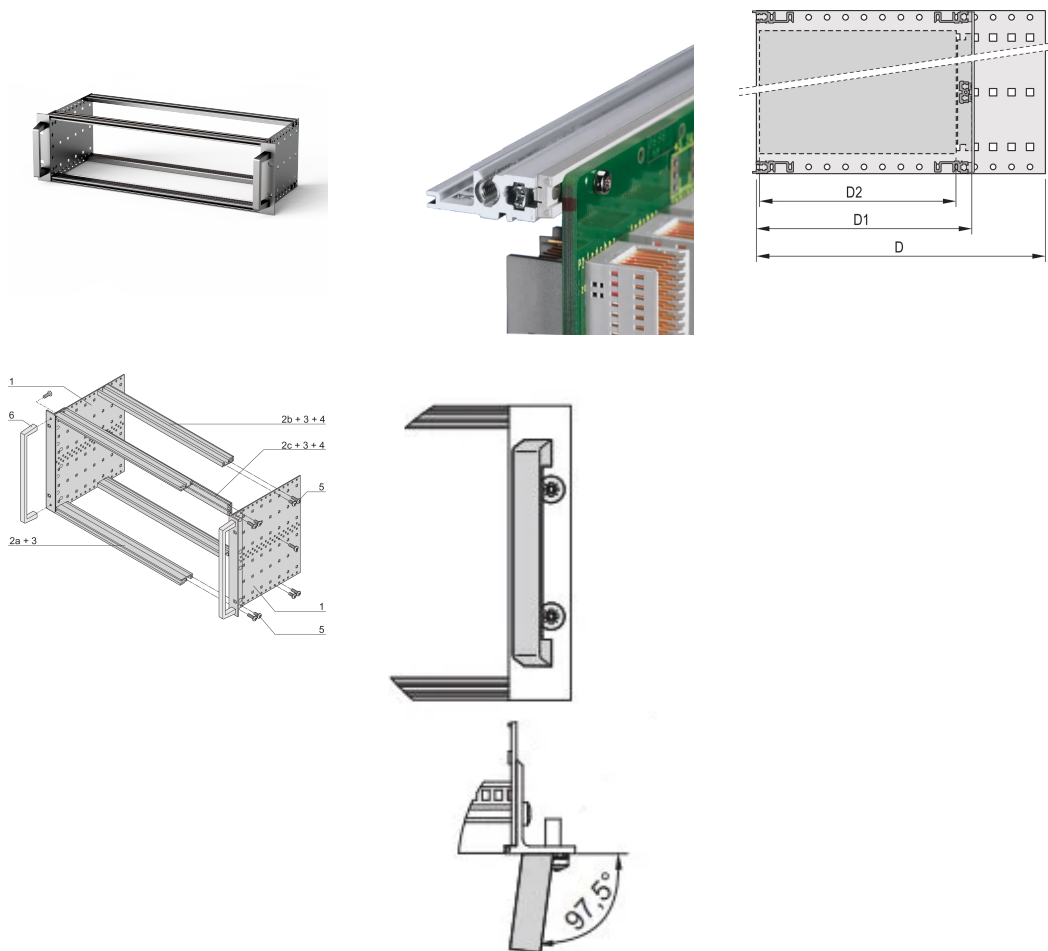

EuropacPRO 19" Subrack Kit for Backplane, Heavy, Retrofit Shielding, With Front Handle, 3 U, 355 mm

KATALOGNUMMER

24567-164

Non-EMC shielded subrack for backplane mounting, heavy version with tox welded side panels and front handle.

CERTIFICERINGER

FUNKTIONER

Subrack with side panel type H ("Heavy"), 19" bracket is firmly fixed to side panel (tox-cold welded)

Supplied as space-saving flat-pack

Rear horizontal rail for backplane mounting with insulation strip

Horizontal rail type "Heavy"

Shock and Vibration resistance up to 5 g

IP 20, in accordance with IEC 60529

Shock and vibration tested to the German "Bahn" standards BN 411002, BN 411003

Internal and external dimensions in accordance with: IEC 60297-3-100, -101, IEEE 1101.1

Gasket Type: Stainless Steel EMC

Shock and Vibration Tolerance: 5g (force)

Håndtag inkluderet: Yes

Mounting: Rack

Complies With: IEC 60297-3-103

EMC Shielding: No

Finish: Anodized; Passivated

Materiale: Aluminium