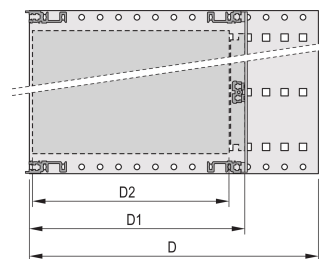

EuropacPRO 19" Subrack Kit for Backplane, Heavy, Retrofit Shielding, With Front Handle, 6 U, 175 mm

KATALOGNUMMER

24567-461

Non-EMC shielded subrack for backplane mounting, heavy version with tox welded side panels and front handle.

CERTIFICERINGER