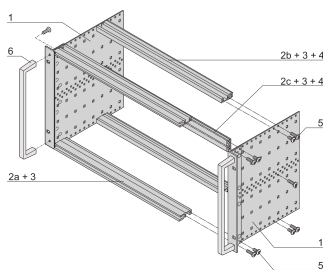

# EuropacPRO 19" Subrack Kit for Backplane, Heavy, Retrofit Shielding, With Front Handle, 6 U, 175 mm

KATALOGNUMMER

24567-461

Non-EMC shielded subrack for backplane mounting, heavy version with tox welded side panels and front handle.

## FUNKTIONER

---

Subrack with side panel type H ("Heavy"), 19" bracket is firmly fixed to side panel (tox-cold welded)

Supplied as space-saving flat-pack

Rear horizontal rail for backplane mounting with insulation strip

Horizontal rail type "Heavy"

Shock and Vibration resistance up to 5 g

IP 20, in accordance with IEC 60529

Shock and vibration tested to the German "Bahn" standards BN 411002, BN 411003

Internal and external dimensions in accordance with: IEC 60297-3-100, -101, IEEE 1101.1