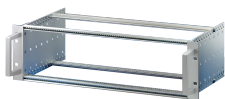

# EuropacPRO 19" Subrack Kit for Backplane, Heavy, Retrofit Shielding, With Front Handle, 6 U, 175 mm

KATALOGNUMMER

24567-461

Non-EMC shielded subrack for backplane mounting, heavy version with tox welded side panels and front handle.

## FUNKTIONER

---

Subrack with side panel type H ("Heavy"), 19" bracket is firmly fixed to side panel (tox-cold welded)

Supplied as space-saving flat-pack

Rear horizontal rail for backplane mounting with insulation strip