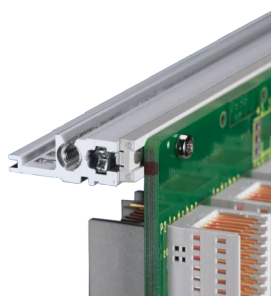

EuropacPRO 19" Subrack Kit for Backplane, Heavy, Retrofit Shielding, With Front Handle, 6 U, 235 mm

KATALOGNUMMER

24567-462

Non-EMC shielded subrack for backplane mounting, heavy version with tox welded side panels and front handle.

CERTIFICERINGER

FUNKTIONER

Subrack with side panel type H ("Heavy"), 19" bracket is firmly fixed to side panel (tox-cold welded)

Supplied as space-saving flat-pack

Rear horizontal rail for backplane mounting with insulation strip

Horizontal rail type "Heavy"

Shock and Vibration resistance up to 5 g

IP 20, in accordance with IEC 60529

Shock and vibration tested to the German "Bahn" standards BN 411002, BN 411003

Internal and external dimensions in accordance with: IEC 60297-3-100, -101, IEEE 1101.1

Gasket Type: Stainless Steel EMC

Shock and Vibration Tolerance: 5g (force)

Håndtag inkluderet: Yes

Mounting: Rack

Complies With: IEC 60297-3-103

EMC Shielding: No

Finish: Anodized; Passivated

Materiale: Aluminium