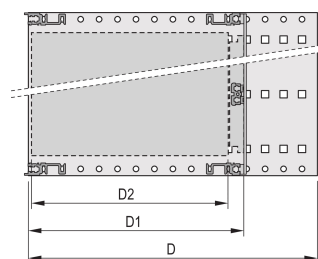

EuropacPRO 19" Subrack Kit for Backplane, Heavy, Retrofit Shielding, With Front Handle, 6 U, 235 mm

KATALOGNUMMER

24567-462

Non-EMC shielded subrack for backplane mounting, heavy version with tox welded side panels and front handle.

CERTIFICERINGER