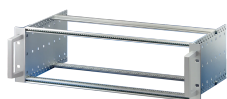

EuropacPRO 19" Subrack Kit for Backplane, Heavy, Retrofit Shielding, With Front Handle, 6 U, 235 mm

KATALOGNUMMER

24567-462

Non-EMC shielded subrack for backplane mounting, heavy version with tox welded side panels and front handle.

CERTIFICERINGER

FUNKTIONER

Subrack with side panel type H ("Heavy"), 19" bracket is firmly fixed to side panel (tox-cold welded)

Supplied as space-saving flat-pack

Rear horizontal rail for backplane mounting with insulation strip