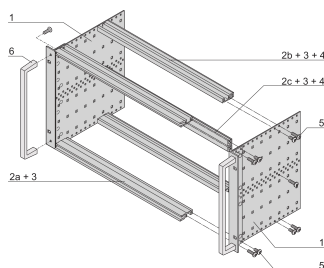

EuropacPRO 19" Subrack Kit for Backplane, Heavy, Retrofit Shielding, With Front Handle, 6 U, 235 mm

KATALOGNUMMER

24567-462

Non-EMC shielded subrack for backplane mounting, heavy version with tox welded side panels and front handle.

CERTIFICERINGER

FUNKTIONER

Subrack with side panel type H ("Heavy"), 19" bracket is firmly fixed to side panel (tox-cold welded)

Supplied as space-saving flat-pack

Rear horizontal rail for backplane mounting with insulation strip

Horizontal rail type "Heavy"

Shock and Vibration resistance up to 5 g

IP 20, in accordance with IEC 60529

Shock and vibration tested to the German "Bahn" standards BN 411002, BN 411003

Internal and external dimensions in accordance with: IEC 60297-3-100, -101, IEEE 1101.1