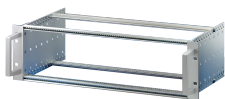

EuropacPRO 19" Subrack Kit for Backplane, Heavy, Retrofit Shielding, With Front Handle, 6 U, 295 mm

KATALOGNUMMER

24567-463

Non-EMC shielded subrack for backplane mounting, heavy version with tox welded side panels and front handle.

CERTIFICERINGER

FUNKTIONER

Subrack with side panel type H ("Heavy"), 19" bracket is firmly fixed to side panel (tox-cold welded)

Supplied as space-saving flat-pack

Rear horizontal rail for backplane mounting with insulation strip

Installed load up to 15 kg

Version with front handles

PRODUKTEGENSKABER

Rack Height: 6U

Dybde: 295mm

Pakke mængde: 1

For Mounting: Backplane

Board Depth: 160mm; 220mm; 280mm