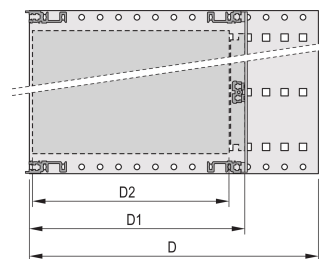

EuropacPRO 19" Subrack Kit for Backplane, Heavy, Retrofit Shielding, With Front Handle, 6 U, 295 mm

KATALOGNUMMER

24567-463

Non-EMC shielded subrack for backplane mounting, heavy version with tox welded side panels and front handle.

CERTIFICERINGER

FUNKTIONER

Subrack with side panel type H ("Heavy"), 19" bracket is firmly fixed to side panel (tox-cold welded)

Supplied as space-saving flat-pack

Rear horizontal rail for backplane mounting with insulation strip

Horizontal rail type "Heavy"

Shock and Vibration resistance up to 5 g

IP 20, in accordance with IEC 60529

Shock and vibration tested to the German "Bahn" standards BN 411002, BN 411003

Internal and external dimensions in accordance with: IEC 60297-3-100, -101, IEEE 1101.1