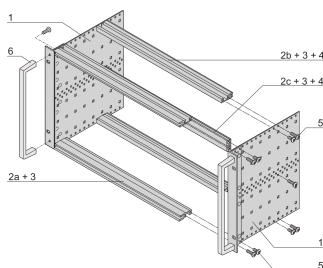

EuropacPRO 19" Subrack Kit for Backplane, Heavy, Retrofit Shielding, With Front Handle, 6 U, 295 mm

KATALOGNUMMER

24567-463

Non-EMC shielded subrack for backplane mounting, heavy version with tox welded side panels and front handle.

CERTIFICERINGER

FUNKTIONER

Subrack with side panel type H ("Heavy"), 19" bracket is firmly fixed to side panel (tox-cold welded)

Supplied as space-saving flat-pack

Rear horizontal rail for backplane mounting with insulation strip

Horizontal rail type "Heavy"

Shock and Vibration resistance up to 5 g

IP 20, in accordance with IEC 60529

Shock and vibration tested to the German "Bahn" standards BN 411002, BN 411003

Internal and external dimensions in accordance with: IEC 60297-3-100, -101, IEEE 1101.1