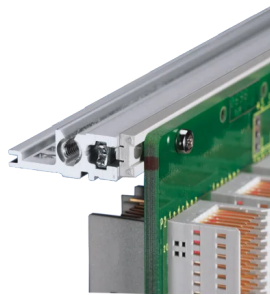

# EuropacPRO 19" Subrack Kit for Backplane, Heavy, Retrofit Shielding, With Front Handle, 6 U, 355 mm

KATALOGNUMMER

24567-464

Non-EMC shielded subrack for backplane mounting, heavy version with tox welded side panels and front handle.

## FUNKTIONER

---

Subrack with side panel type H ("Heavy"), 19" bracket is firmly fixed to side panel (tox-cold welded)

Supplied as space-saving flat-pack

Rear horizontal rail for backplane mounting with insulation strip