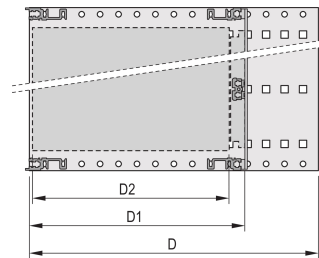

EuropacPRO 19" Subrack Kit for Backplane, Heavy, Retrofit Shielding, With Front Handle, 6 U, 355 mm

KATALOGNUMMER

24567-464

Non-EMC shielded subrack for backplane mounting, heavy version with tox welded side panels and front handle.

CERTIFICERINGER