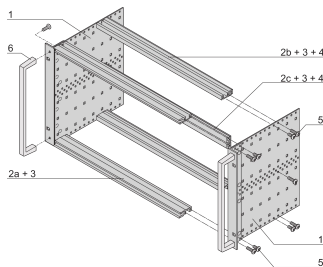

# EuropacPRO 19" Subrack Kit for Backplane, Heavy, Retrofit Shielding, With Front Handle, 6 U, 355 mm

KATALOGNUMMER

24567-464

Non-EMC shielded subrack for backplane mounting, heavy version with tox welded side panels and front handle.

## FUNKTIONER

---

Subrack with side panel type H ("Heavy"), 19" bracket is firmly fixed to side panel (tox-cold welded)

Supplied as space-saving flat-pack

Rear horizontal rail for backplane mounting with insulation strip

Horizontal rail type "Heavy"

Shock and Vibration resistance up to 5 g

IP 20, in accordance with IEC 60529

Shock and vibration tested to the German "Bahn" standards BN 411002, BN 411003

Internal and external dimensions in accordance with: IEC 60297-3-100, -101, IEEE 1101.1