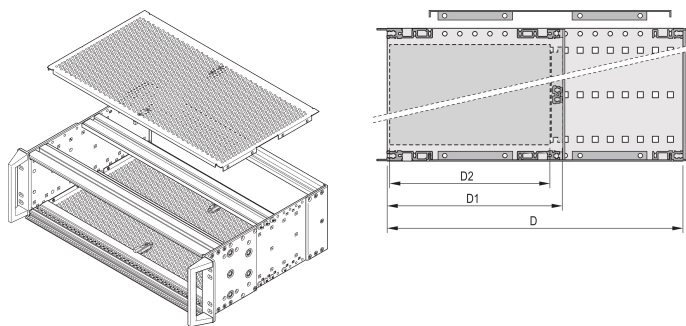

EuropacPRO Cover Plate for Bolting to Rugged Side Panel, 84 HP, 235 mm

KATALOGNUMMER

24568-008

A cover plate is used for electromagnetic shielding or as mechanical protection.

CERTIFICERINGER

FUNKTIONER

Perforation degree 58%

PRODUKTEGENSKABER

Dybde: 235mm

Pakke mængde: 2

Finish: Passivated

Materiale: Aluminium

Produktfamilie: EuropacPRO

Product Type: Cover Plate

Rack Width: 84HP

Type: Perforated

Works With: Subracks

Net Weight: 0.33kg

Pakkeenhed: Pair

Torque: 2.1N·m

YDERLIGERE PRODUKTOPLYSNINGER

A top cover locking mechanism is optionally available that also fixes the top cover in the front and rear guide rail.