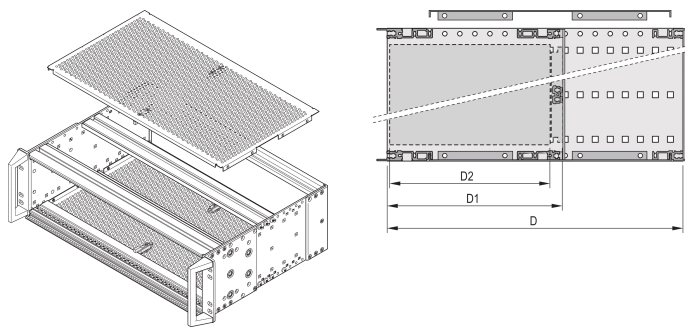

# EuropacPRO Cover Plate for Bolting to Rugged Side Panel, 84 HP, 295 mm, Board depth 180 mm

## KATALOGNUMMER

**24568-016**

A cover plate is used for electromagnetic shielding or as mechanical protection.