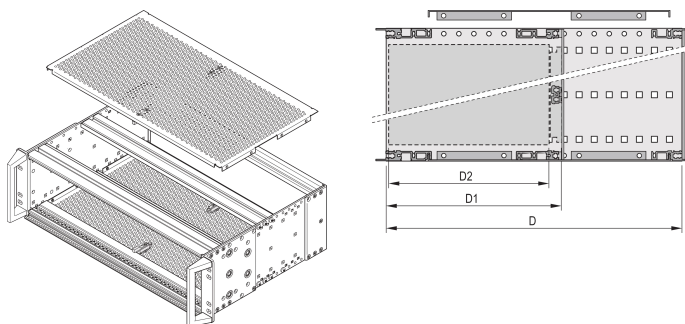

# EuropacPRO Cover Plate for Bolting to Rugged Side Panel, 84 HP, 277.75 mm

## KATALOGNUMMER

**24568-036**

A cover plate is used for electromagnetic shielding or as mechanical protection.

## PRODUKTEGENSKABER

Dybde: 277.75mm

Pakke mængde: 2

Finish: Passivated

Materiale: Aluminium

Produktfamilie: EuropacPRO

Product Type: Cover Plate

Rack Width: 84HP