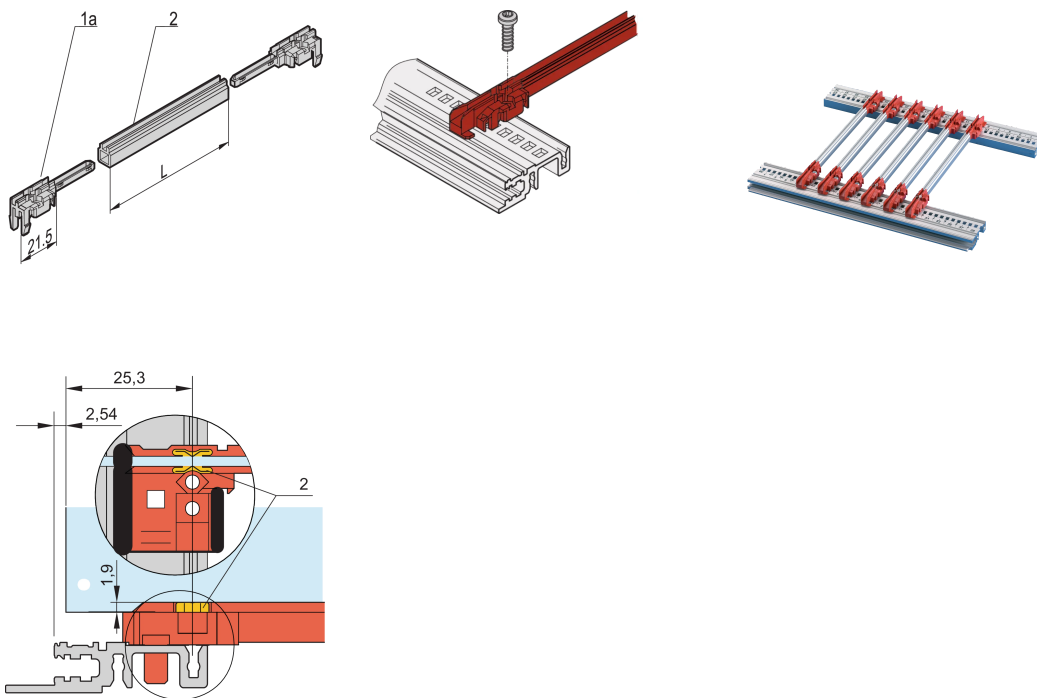

Guide Rail Accessory Type, PC, 280 mm, 2 mm Groove Width, Multi-Piece, Red/Silver, 10 Pieces

KATALOGNUMMER

24568-381

New generation of accessory type guide rails for PCBs or plug-in units. Forms a reliable interface between the subrack mechanics and the sub-assemblies.

CERTIFICERINGER

FUNKTIONER

NEW generation accessory type plastic guide rails for reliable retention of PCBs or plug-in units

Significantly increased stability, due to a optimized design and high quality material (PC)

Improved fire safety properties, fulfills EN 45545-2 requirement sets R22, R23 and R24 with HL3

"Halogen-Free", according to IEC 61249-2-21

Can be clipped into horizontal rails (Al extrusion) or into 1.5 mm thick plates

Can be bolted to the horizontal rails Type H and R for higher shock and vibration requirements

Optional ESD clip for an conductive contact between PCB and horizontal rail available

Storage temperature: from -40 °C ... 130 °C