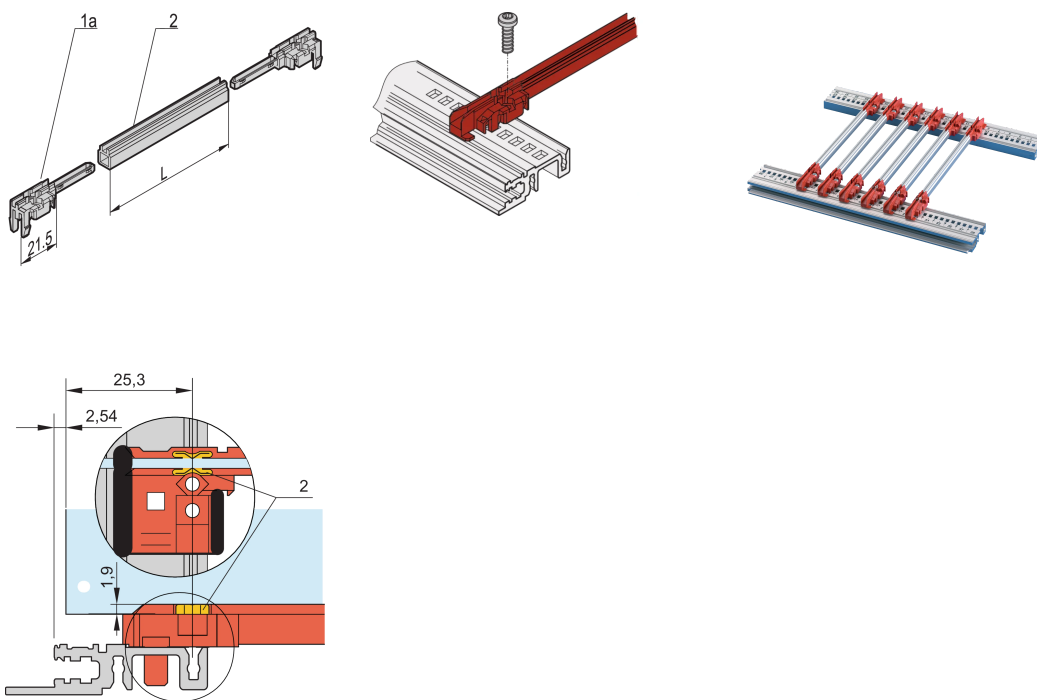

Guide Rail Accessory Type, PC, 340 mm, 2 mm Groove Width, Multi-Piece, Red/Silver, 10 Pieces

KATALOGNUMMER

24568-382

New generation of accessory type guide rails for PCBs or plug-in units. Forms a reliable interface between the subrack mechanics and the sub-assemblies.

CERTIFICERINGER

FUNKTIONER

NEW generation accessory type plastic guide rails for reliable retention of PCBs or plug-in units

Significantly increased stability, due to a optimized design and high quality material (PC)

Improved fire safety properties, fulfills EN 45545-2 requirement sets R22, R23 and R24 with HL3

"Halogen-Free", according to IEC 61249-2-21

Can be clipped into horizontal rails (Al extrusion) or into 1.5 mm thick plates

Can be bolted to the horizontal rails Type H and R for higher shock and vibration requirements

Optional ESD clip for an conductive contact between PCB and horizontal rail available

Storage temperature: from -40 °C ... 130 °C