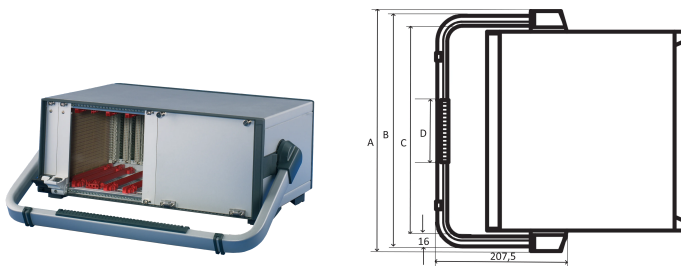

RatiopacPRO/-Air Tip-up Handle, 42 HP

KATALOGNUMMER

24571-320

Tip-up carrying handles.

CERTIFICERINGER

FUNKTIONER

Adjustable in 30° increments

Retrofittable without mechanical tooling on case

Static load-carrying capacity 30 kg

The handle enable a user to have a better view to the front side of the case in case of desktop usage

PRODUKTEGENSKABER

Rack Width: 42HP

Pakke mængde: 1

Håndtagstype: Tip-up Handle