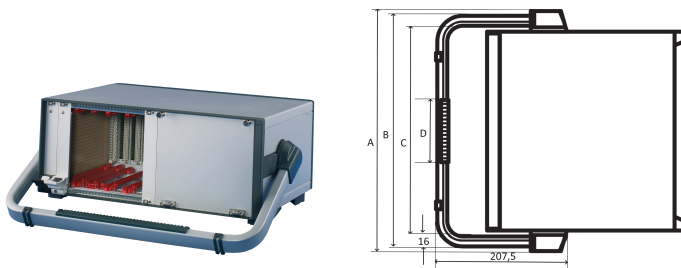

RatiopacPRO/-Air Tip-up Handle, 84 HP

KATALOGNUMMER

24571-322

Tip-up carrying handles.

CERTIFICERINGER

FUNKTIONER

Adjustable in 30° increments

Retrofittable without mechanical tooling on case

Static load-carrying capacity 30 kg

The handle enable a user to have a better view to the front side of the case in case of desktop usage

PRODUKTEGENSKABER

Rack Width: 84HP

Pakke mængde: 1

Håndtagstype: Tip-up Handle