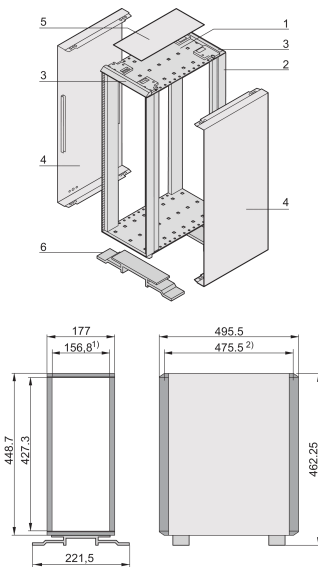

RatiopacPRO 19" Tower Case, Retrofittable Shielding, Front Trim, 4 U, 84 HP, 495 mm

KATALOGNUMMER

24571-395

The nVent SCHROFF RatiopacPRO tower case provides electronics protection for 19" assemblies. This flexible and robust case is simple to convert from desktop to a 19" rack mount case and includes four different style options. This version of the case provides a sleek design and feet for desktop applications.

CERTIFICERINGER

FUNKTIONER

Case based on RatiopacPRO with case feet

Mounting space 4 U, 84 HP, depth 475 mm

Retrofittable EMC shielding

Symmetrical design, identical front and rear side

Conforms with DIN EN 62368-1