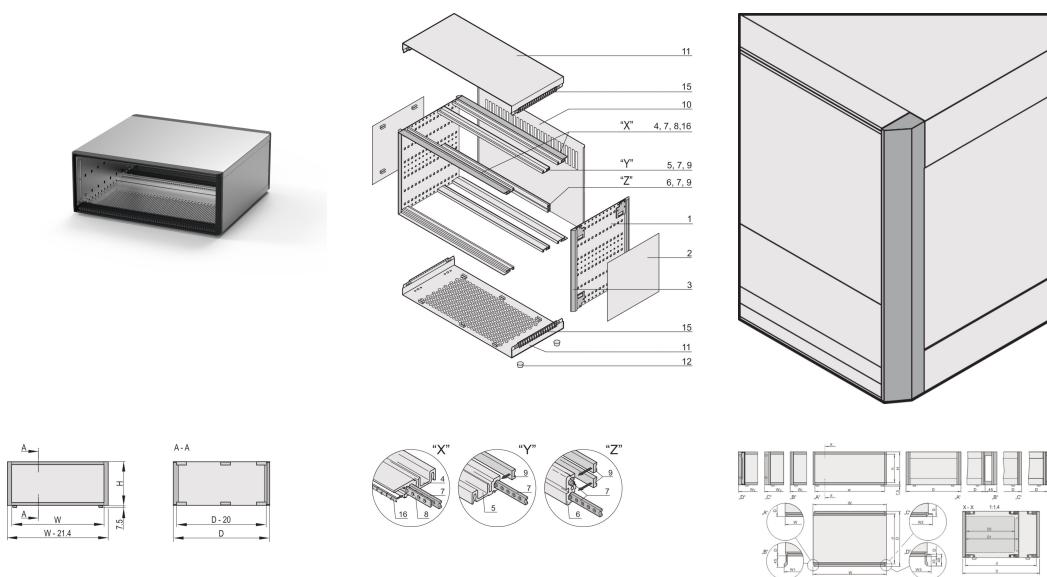

RatiopacPRO, Complete Case, Desktop, Shielded, Front Trim, 3 U, 42 HP, 315 mm

KATALOGNUMMER

24572-052

The nVent SCHROFF RatiopacPRO case with EMC shielding, provides electronics protection for 19" and individual electronic assemblies. This flexible and robust case is simple to convert from desktop to a 19" rack mount case and includes four different style options. This version of the case provides a sleek design for desktop applications.

CERTIFICERINGER

FUNKTIONER

Desktop enclosure with pre-configured components, in accordance to IEC 60297-3-101; prepared for 19" components, e.g. plug-in units and euroboards

Shielded

Version with cover strips

Ventilation slit in base plate

Rear panel perforated

Conforms with DIN EN 62368-1

PRODUKTEGENSKABER

Rack Height: 3U

Rack Width: 42HP

Dybde: 315.5mm

Pakke mængde: 1

Usable Height: 112.3mm

Usable Width: 219mm

Front Frame Construction: Side Trim; Horizontal Rails

Cooling Option: No

Complies With: IEC 60297-3-101; IEC 60297-3-102; IEEE 1101.1; IEEE 1101.10; IEEE 1101.11