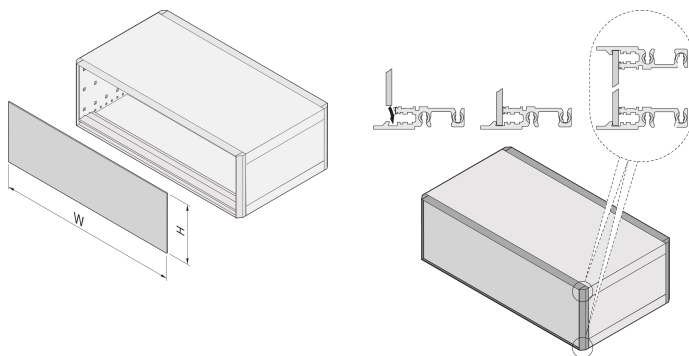

RatiopacPRO EMC Front Panel, Slotted, Shielded, 4 U, 84 HP, 2.5 mm, Al, Front Anodized, Rear Conductive

KATALOGNUMMER

24572-610

The EMC front panel can be inserted in special horizontal rails with an elevation. No screws are needed for the fixing. The design enable a users to use a front foil.

CERTIFICERINGER

FUNKTIONER

Fixing does not require screws

Special horizontal rails cover the edges of the front panel (top and bottom) and prevent bowing of the front panel

PRODUKTEGENSKABER

Rack Height: 4U

Højde: 172.9mm

Materiale: Aluminium

Product Type: Front Panel

Bredde: 426.4mm

Net Weight: 1.075kg

YDERLIGERE PRODUKTOPLYSNINGER

To obtain a shielded case, all EMC sealings must be fitted (front panel/rear panel - side panel; side panel - cover plate; front panel/rear panel - horizontal rail; horizontal rail - horizontal rail).