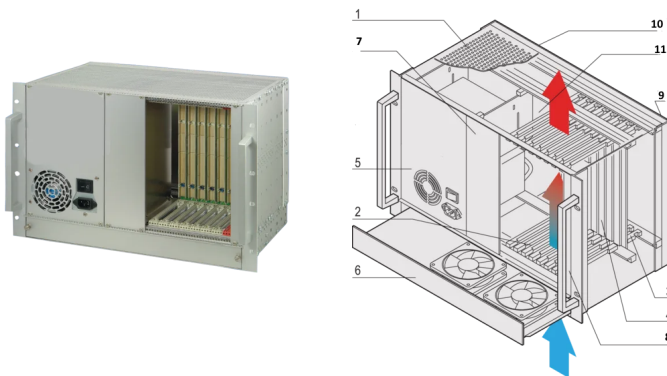

CPCI System With ATX PSU, 7 U, 8 Slot

KATALOGNUMMER

24579-026

7 U CompactPCI System with vertical Card Cage for eight 6 U Boards, eight RTM Boards and built in ATX Power Supply.

CERTIFICERINGER

FUNKTIONER

In accordance with IEC 60297-3-101, -102, -103; IEEE 1101.1, 1101.10/11; backplane in accordance with PICMG 2.0 rev. 3.0

System with vertical card cage. Board format Front: 6 U, 160 mm deep; Rear I/O: 6 U, 80 mm deep

Backplane 8 slot, 6 U, 64 bit; system slot right; 8 HP wide CPU can be used

Heat dissipation by 1 U hot-swap fan unit, from bottom to top

ATX PSU, 300 W

PRODUKTEGENSKABER

Product Type: System

Number of Slots: 8

Type: 19" Rack Mount

Backplane Type: 6 U CompactPCI

Data Transfer: 64-bit PCI Bus

Power per Slot: 40W

Indgangsspænding AC: 100 – 240V

Airflow Direction: Bottom to Top

Rack Height: 7U

Power Supply Type: (1) ATX PSU

Power Supply Included: Yes

Rear I/O: Yes

Complies With: PICMG 2.0 R3.0

Dybde: 275mm