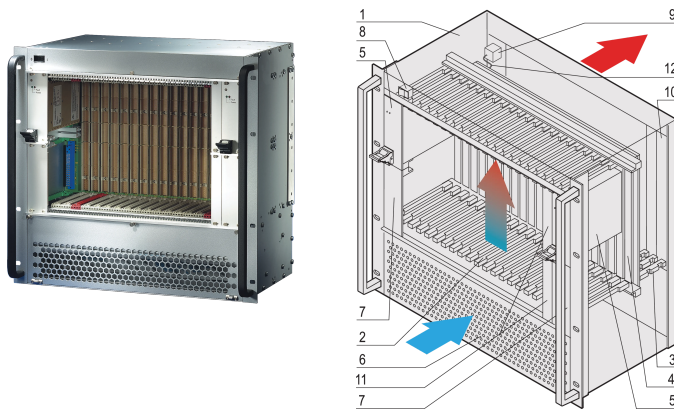

CPCI System With PSB, 10 U, 14 Slot

KATALOGNUMMER

24579-028

10 U CompactPCI System with PSB for fourteen 6 U Boards, fourteen RTM Boards and up to four 3U pluggable Power Supplies.

CERTIFICERINGER

FUNKTIONER

System in accordance with IEC 60297-3-101, -102, -103; IEEE 1101.1, 1101.10/11); Backplane, conforms to PICMG 2.16

System with vertical card cage. Board format Front: 6 U, 160 mm deep; Rear I/O: 6 U, 80 mm deep

Backplane, PSB (package switched backplane), PICMG 2.16 16-slot, 6 U, 64 bit (2 fabric/switch slots, 14 node slots)

Heat dissipation by fan module, from front to rear

Two 19" CompactPCI power supplies, 300 W (3 U, 8 HP), prepared for installation of two additional 19" compatible PSUs

Prepared for system monitoring with a chassis monitoring module (CMM)

PRODUKTEGENSKABER

Product Type: System

Number of Slots: 16

Type: 19" Rack Mount

Backplane Type: 6 U CompactPCI with PSB

Data Transfer: 64-bit PCI Bus; GbE