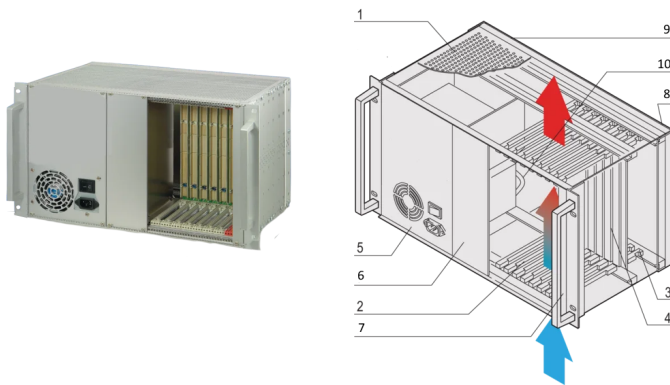

CPCI System With ATX PSU, 6 U, 8 Slot

KATALOGNUMMER

24579-030

Fanless 6 U CompactPCI System with vertical Card Cage for eight 6U Boards and eight RTM Boards. With built in ATX Power Supply.

CERTIFICERINGER

FUNKTIONER

In accordance with IEC 60297-3-101, -102, -103; IEEE 1101.1, 1101.10/11; backplane in accordance with PICMG 2.0 rev. 3.0

System with vertical card cage. Board format Front: 6 U, 160 mm deep; Rear I/O: 6 U, 80 mm deep

Backplane 8 slot, 6 U, 64 bit, System slot right, 8 HP wide CPU can be used

Heat dissipation by convection, from bottom to top

ATX PSU, 300 W

PRODUKTEGENSKABER

Product Type: System

Number of Slots: 8

Type: 19" Rack Mount