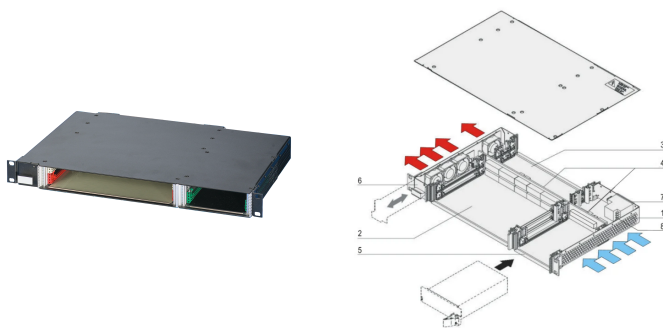

CPCI System for Pluggable PSU, Horizontal, 1 U, 2 Slot

KATALOGNUMMER

24579-078

1 U CompactPCI System with horizontal Card Cage for two 6 U Boards, two RTM Boards and one CompactPCI 3 U Pluggable Power Supply.

CERTIFICERINGER

FUNKTIONER

In accordance with IEC 60297-3-101, -102, -103; IEEE 1101.1, 1101.10/11; backplane in accordance with PICMG 2.0 rev. 3.0

System with horizontal card cage. Board format Front: 6 U, 160 mm deep; Rear I/O: 6 U, 80 mm deep

Backplane (signal and power backplane in one unit) 2 slot, 6 U, 64 bit, System slot left, Power connector (1 x P 47)

Heat dissipation by hot-swap fan unit (airflow right to left)

Prepared for the assembly of a 19" CompactPCI power supply (3 U, 8 HP)

PRODUKTEGENSKABER

Product Type: System

Number of Slots: 2

Type: 19" Rack Mount

Backplane Type: 6 U CompactPCI

Data Transfer: 64-bit PCI Bus

Power per Slot: 40W

Indgangsspænding AC: 100 – 240V