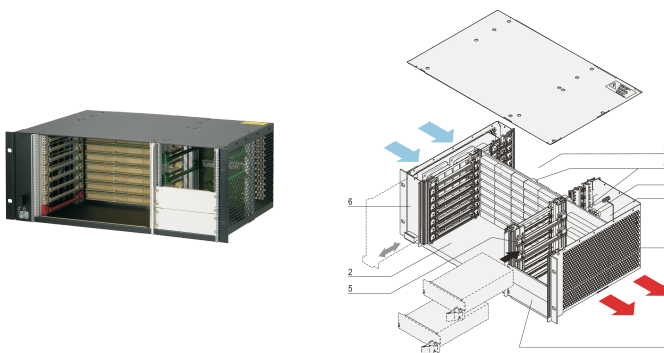

CPCI System, for Pluggable PSU, Horizontal, 4 U, 8 Slot

KATALOGNUMMER

24579-106

4 U CompactPCI System with horizontal Card Cage for eight 6 U Boards, eighth RTM Boards and two CompactPCI 3 U Pluggable Power Supplies. Option to assemble up to four pluggable Power Supplies.

CERTIFICERINGER

FUNKTIONER

In accordance with IEC 60297-3-101, -102, -103; IEEE 1101.1, 1101.10/11; backplane in accordance with PICMG 2.0 rev. 3.0

System with horizontal card cage. Board format Front: 6 U, 160 mm deep; Rear I/O: 6 U, 80 mm deep

Backplane (signal and power backplane in one unit) 8 slot, 6 U, 64 bit, System slot left, Power connector (2 x P 47)

Heat dissipation by hot-swap fan unit (airflow left to right)

Prepared for the assembly of a 19" CompactPCI power supply (3 U, 8 HP)

PRODUKTEGENSKABER

Product Type: System

Number of Slots: 8

Type: 19" Rack Mount

Backplane Type: 6 U CompactPCI

Data Transfer: 64-bit PCI Bus

Power per Slot: 40W

Indgangsspænding AC: 100 – 240V