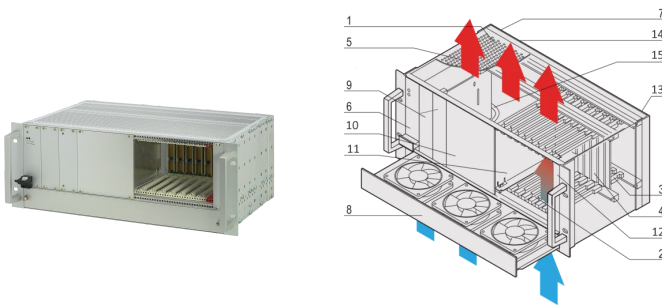

CPCI System With Pluggable PSU, 4 U, 8 Slot

KATALOGNUMMER

24579-260

4 U CompactPCI System with vertical Card Cage for eight 3U Boards, eight RTM Boards and one 3U Pluggable Power Supply.

CERTIFICERINGER

FUNKTIONER

In accordance with IEC 60297-3-101, -102, -103; IEEE 1101.1, 1101.10/11; backplane in accordance with PICMG 2.0 rev. 3.0

System with vertical card cage. Board format Front: 3 U, 160 mm deep; Rear I/O: 3 U, 80 mm deep

Backplane 8 slot, 3 U, 32 bit; system slot right; 8 HP wide CPU can be used; Power backplane

Heat dissipation by 1 U hot-swap fan unit, airflow bottom to top

19"-compatible PSU, 300 W, 3 U, 8 HP

Option to mount a hard disk

PRODUKTEGENSKABER

Product Type: System

Number of Slots: 8

Type: 19" Rack Mount

Backplane Type: 3 U CompactPCI

Data Transfer: 32-bit PCI Bus

Power per Slot: 40W

Indgangsspænding AC: 100 – 240V