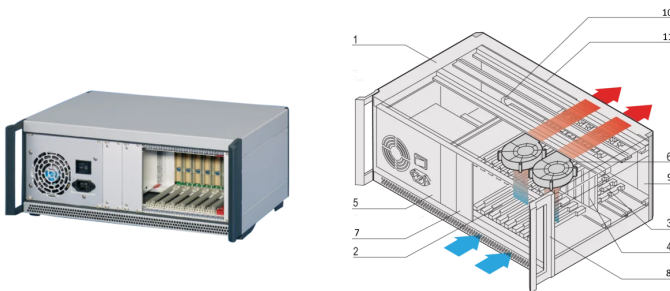

CPCI System With ATX PSU. Desktop, 4 U, 8 Slot, 84 HP

KATALOGNUMMER

24579-602

CompactPCI Desktop Chassis with vertical Card Cage for eight 3 U Boards, eight 3 U RTM Boards and built in ATX Power Supply.

CERTIFICERINGER

FUNKTIONER

In accordance with IEC 60297-3-101, -102, -103; IEEE 1101.1, 1101.10/11; backplane in accordance with PICMG 2.0 rev. 3.0

System with vertical card cage. Board format Front: 3 U, 160 mm deep; Rear I/O: 3 U, 80 mm deep

Backplane 8 slot, 3 U, 32 bit, system slot right; 8 HP wide CPU can be used

Heat dissipation by two radial fans, airflow front to rear

ATX PSU, 300 W

PRODUKTEGENSKABER

Product Type: System

Number of Slots: 8

Type: Desktop

Backplane Type: 3 U CompactPCI

Data Transfer: 32-bit PCI Bus

Power per Slot: 40W

Indgangsspænding AC: 100 – 240V

Airflow Direction: Front to Rear

Rack Height: 4U

Power Supply Type: (1) ATX PSU