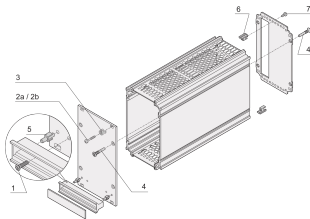

Assembly Kit for 5 Frame Type Plug-In Units

KATALOGNUMMER

24812-100

Mounting kit to build up 5 front type plug in units together consist out of front panel, rear panel, side panel, cover plate and handle

FUNKTIONER

Mounting kit to build up 5 front type plug in units together consist out of front panel, rear panel, side panel, cover plate and handle

The assembly set consists of the picture position numbers 1, 2b, 3, 4 and 5