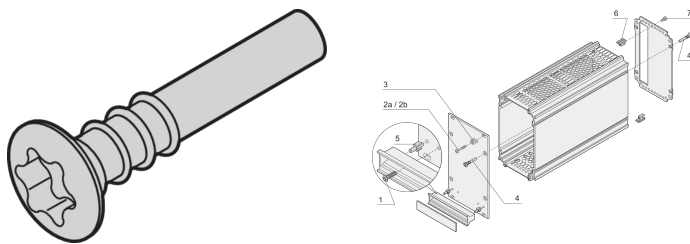

Countersunk head screw, Torx, 3 x 20, 100 pcs

KATALOGNUMMER

24812-501

Panhead screws.

CERTIFICERINGER

FUNKTIONER

Screw to assemble the top/bottom covers to the body of the CassettePRO

PRODUKTEGENSKABER

Length: 20mm

Materiale: Stål

Finish: Nickel Plated

Pakke mængde: 100

Thread Size: M3

Produktfamilie: EuropacPRO; RatiopacPRO; RatiopacPRO AIR; CompacPRO; PropacPRO; MultipacPRO

Product Type: Screw

Type: Countersunk Screw