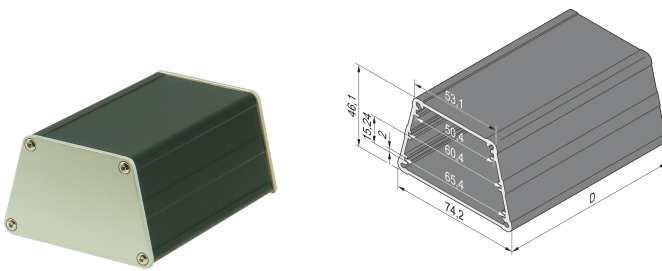

# Minipac Trapezoid Shape Case, Desktop

## KATALOGNUMMER

**24814-008**

The Trapezoid Alu-profile case enables a user to insert 3 non standard PCBs. The PCBs will be inserted in grooves in the Alu-profile tube. Both sides are covered with 2.5 mm thick.

## FUNKTIONER

Desktop version

PCB thickness 1.6 mm, spacing 15.24 mm (3 HP)

Length D = 100 mm, width of long side 74.2 mm, width of short side 54.5 mm, height 46.1 mm

Accommodates 3 non-standardized PCBs (height 50, 60 and 65 mm, depth 100 mm)

## PRODUKTEGENSKABER

Product Type: Small Form Factor Case

Produktfamilie: Minipac

Type: Desktop

Højde: 75.6mm

Bredde: 47.5mm

Dybde: 100.5mm

Materiale: Aluminium