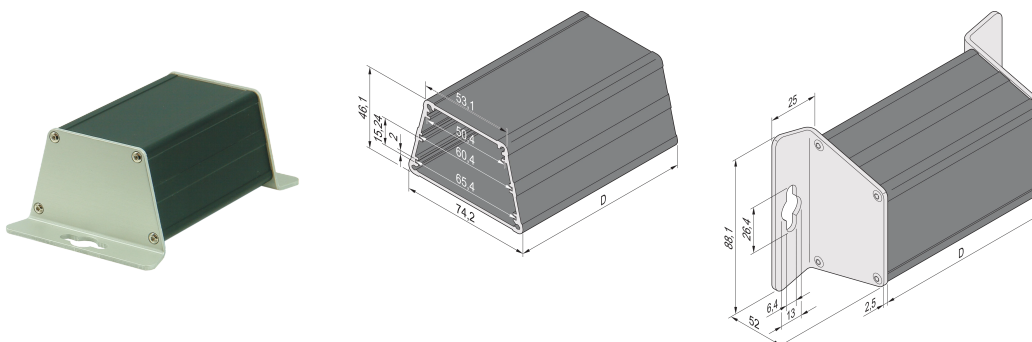

Minipac Trapezoid Shape Case, Wall Mount

KATALOGNUMMER

24814-010

The Trapezoid Alu-profile case enables a user to insert 3 non standard PCBs. The PCBs will be inserted in grooves in the Alu-profile tube. Both sides are covered with 2.5 mm thick L-shaped front panels for wall mounting.

CERTIFICERINGER

FUNKTIONER

Wall mounting

PCB thickness 1.6 mm, spacing 15.24 mm (3 HP)

Length D = 100 mm, width of long side 74.2 mm, width of short side 54.5 mm, height 46.1 mm

Accommodates 3 non-standardized PCBs (height 50, 60 and 65 mm, depth 100 mm)

PRODUKTEGENSKABER

Product Type: Small Form Factor Case

Produktfamilie: Minipac

Type: Wall Mount

Højde: 88.1mm

Bredde: 52mm

Dybde: 100.5mm

Materiale: Aluminium

Farve: Black

Finish: Anodized

Beskyttelsesgrad: IP40

Cooling: Non-Perforated

Shape: Trapezium

Pakke mængde: 1

Length: 100.5mm

Net Weight: 0.27kg