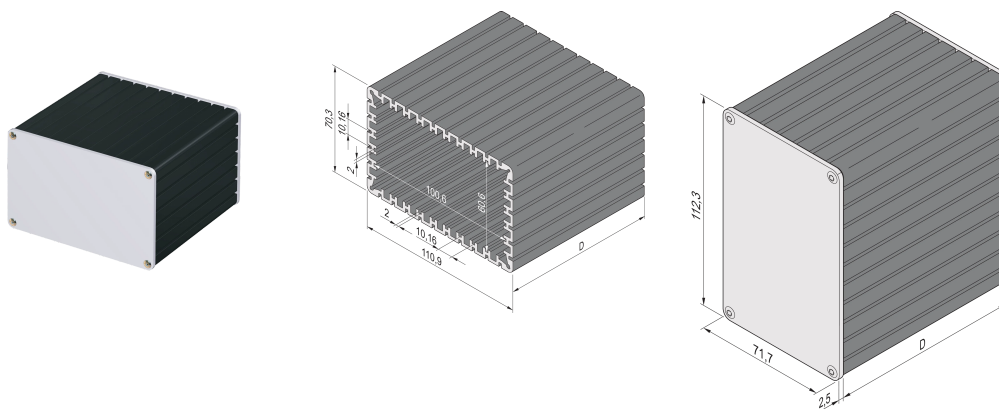

# Minipac Rectangular Shape Case, Desktop

## KATALOGNUMMER

**24814-024**

The rectangular Alu-profile case enables a user to insert 4 standard PCBs (height 100 mm x depth 160 mm). The PCBs will be inserted in grooves in the Alu-profile tube. Both sides are covered with 2.5 mm thick front panels.

## FUNKTIONER

Accommodates 4 standardized PCBs (height 100 mm, depth 160 mm) or rotated by 90° to accommodate 8 non-standardized PCBs (height 60 mm, depth 160 mm)

PCB thickness 1.6 mm, spacing 10.16 mm (2 HP)

Length D = 160 mm, long side 110.9 mm, short side 70.3 mm

Desktop version