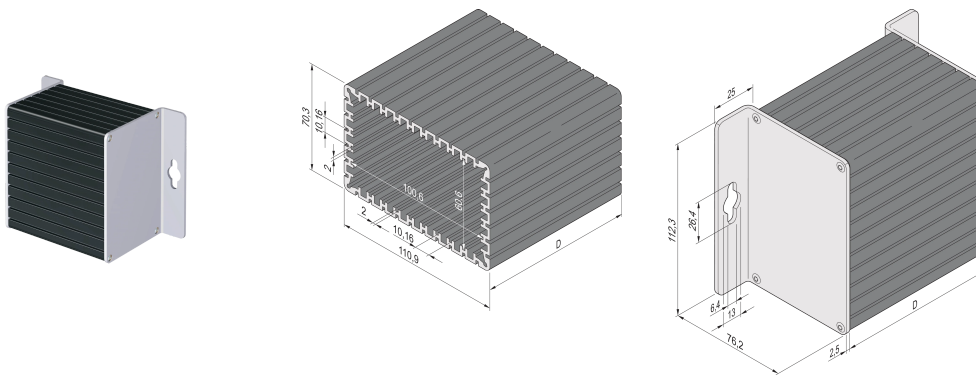

Minipac Rectangular Shape Case, Wall Mount

KATALOGNUMMER

24814-025

The rectangular Alu-profile case enables a user to insert 4 standard PCBs (height 100 mm x depth 160 mm). The PCBs will be inserted in grooves in the Alu-profile tube. Both sides are covered with 2.5 mm thick L-shaped front panels for wall mounting.

CERTIFICERINGER

FUNKTIONER

Accommodates 4 standardized PCBs (height 100 mm, depth 160 mm) or rotated by 90° to accommodate 8 non-standardized PCBs (height 60 mm, depth 160 mm)

PCB thickness 1.6 mm, spacing 10.16 mm (2 HP)

Length D = 160 mm, long side 110.9 mm, short side 70.3 mm

Wall mount assembly

PRODUKTEGENSKABER

Product Type: Small Form Factor Case

Produktfamilie: Minipac

Type: Wall Mount

Højde: 112.3mm

Bredde: 76.2mm

Dybde: 160.5mm

Materiale: Aluminium

Finish: Anodized

Beskyttelsesgrad: IP40

Cooling: Non-Perforated

Shape: Rectangular

Pakke mængde: 1

Length: 160.5mm