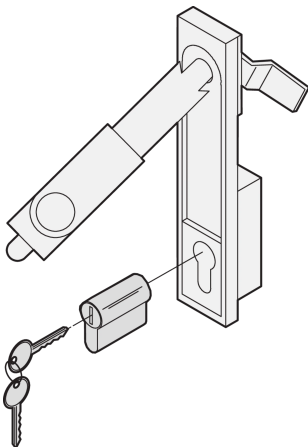

# DIN Cylinder Kit, Semi-Profile Cylinder Different Locking

## KATALOGNUMMER

**25127-996**

Profile cylinder is the most common form of the security door locks used today and a form of the locking cylinder. Semi-profile cylinders are generally flush with respect to the door and are easy to integrate into locking systems.

## FUNKTIONER

Locking insert for lever handle