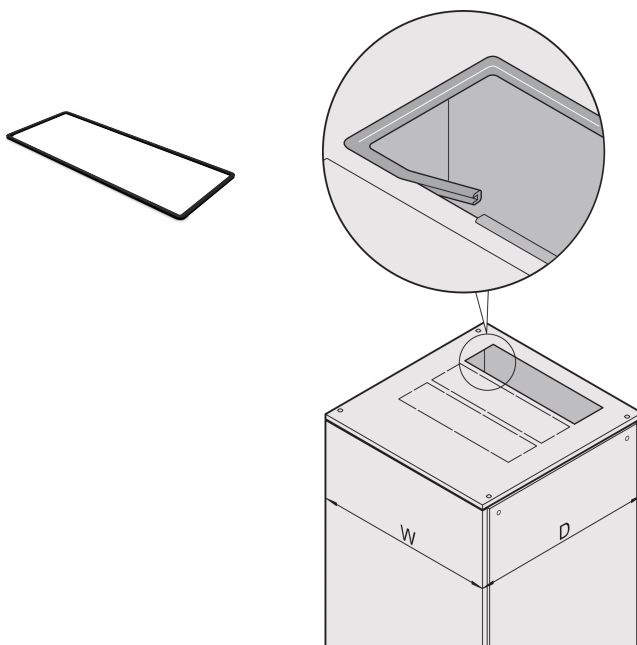

Varistar CP Edge Protection for Top Cover Cutout Zones

KATALOGNUMMER

28127-281

Covering sharp edges of cut-outs. Provides protection from injuries and prevents damage to inserted cables. Varistar Edge protection is suitable for top cover cut out zones.

CERTIFICERINGER

FUNKTIONER

Suitable for flat top cover with cut-out zones

To cover the sharp edges of an open cut-out (protects against injury)

PRODUKTEGENSKABER

Product Type: Trim

Produktfamilie: Varistar

Type: Cutout Edge Protection