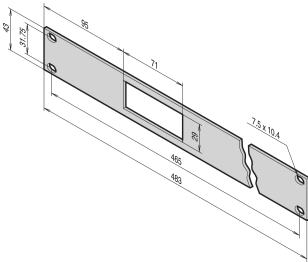

19" Front Panel for Thermostat With Digital Display, 1 U, 2.5 mm, Al, RAL 7035

KATALOGNUMMER

30118-315

19" Front Panel for Thermostat With Digital Display, 1 U

CERTIFICERINGER

FUNKTIONER

19" Front Panel, 1 U, with cut-out for thermostat with digital display

Rear Finish: Painted

Farvekode: RAL 7035

Rack Height: 1U

Højde: 43mm

Rack Width: 95HP

Bredde: 483mm

Dybde: 3mm

Pakke mængde: 1