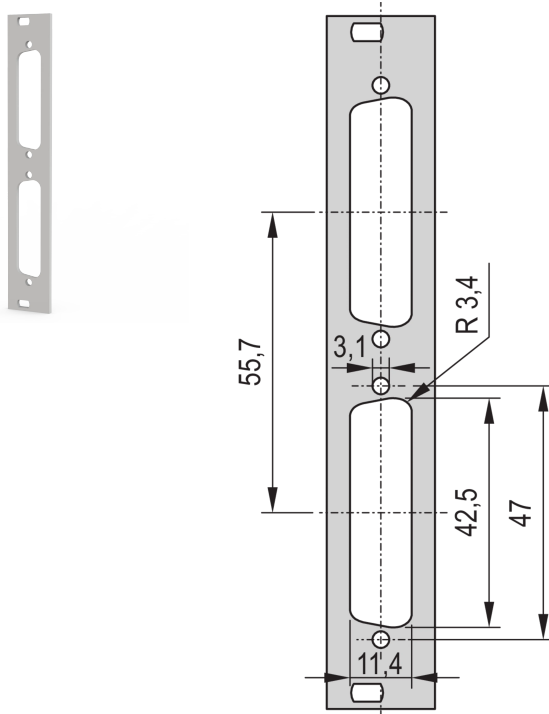

# 19" Front Panel With D-Sub Cutout, 2x25-pin, 3U, 4 HP, 2.5 mm, Al, RAL 7035

## KATALOGNUMMER

30118-335

19" Front Panel with SUB-D Cut-Out or FDDI Cut-Out.

## FUNKTIONER

19" Front Panel with Cutout for Sub-D, ST type 3 or FDDI

## PRODUKTEGENSKABER

Rack Height: 3U

Rack Width: 4HP

Accessory Type: Front panel

Pakke mængde: 1

Front Finish: Painted

Rear Finish: Conductive

Number of Pins: (2) 25