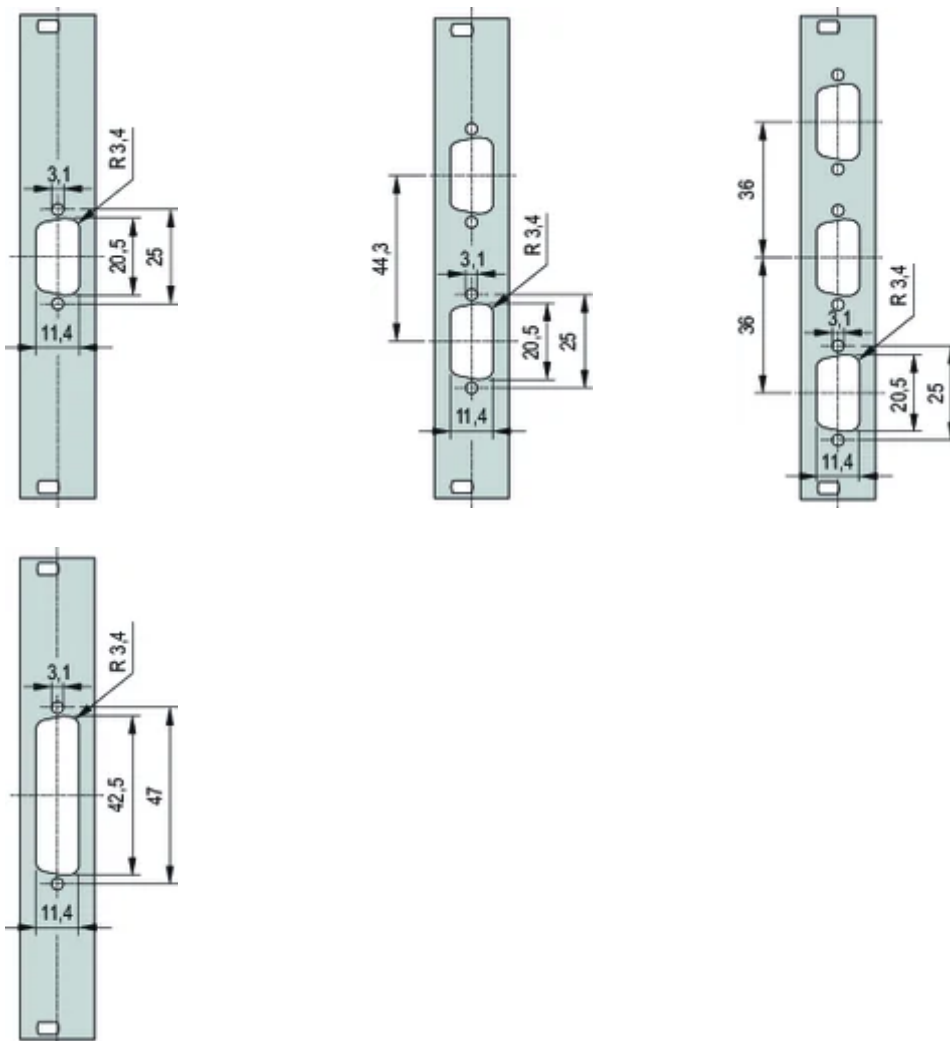

Farvekode: RAL 7035

Dybde (D): 2.5mm

Finish: Struktur Pulvermaling

Højde (H): 128.4mm

Materiale: Aluminium

Product Type: Front Panel

Bredde (W): 19.98mm

Net Weight: 0.014kg

## DIAGRAMS