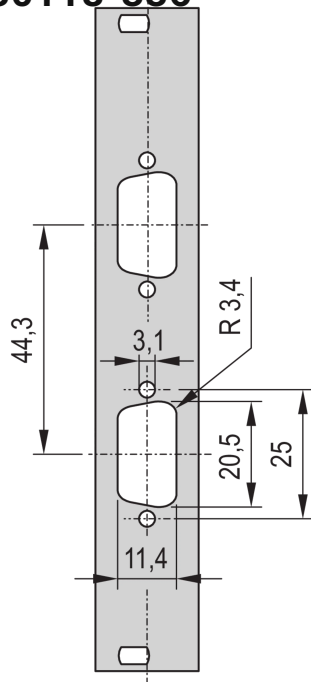

# 19" Front Panel With D-Sub Cutout, 2x9-pin, 3U, 4 HP, 2.5 mm, Al, RAL 7035

## KATALOGNUMMER

**30118-336**

19" Front Panel with SUB-D Cut-Out or FDDI Cut-Out.

## FUNKTIONER

19" Front Panel with Cutout for Sub-D, ST type 3 or FDDI

## PRODUKTEGENSKABER

Rack Height: 3U

Rack Width: 4HP

Accessory Type: Front panel

Pakke mængde: 1

Front Finish: Painted

Rear Finish: Conductive

Number of Pins: (2) 9