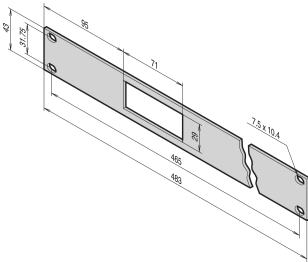

19" Front Panel for Thermostat With Digital Display, 1 U, 2.5 mm, Al, RAL 7021

KATALOGNUMMER

30118-360

19" Front Panel for Thermostat With Digital Display, 1 U

CERTIFICERINGER

FUNKTIONER

19" Front Panel, 1 U, with cut-out for thermostat with digital display

Rear Finish: Painted

Farvekode: RAL 7021

Rack Height: 1U

Højde: 43mm

Rack Width: 95HP

Bredde: 483mm

Dybde: 3mm

Pakke mængde: 1