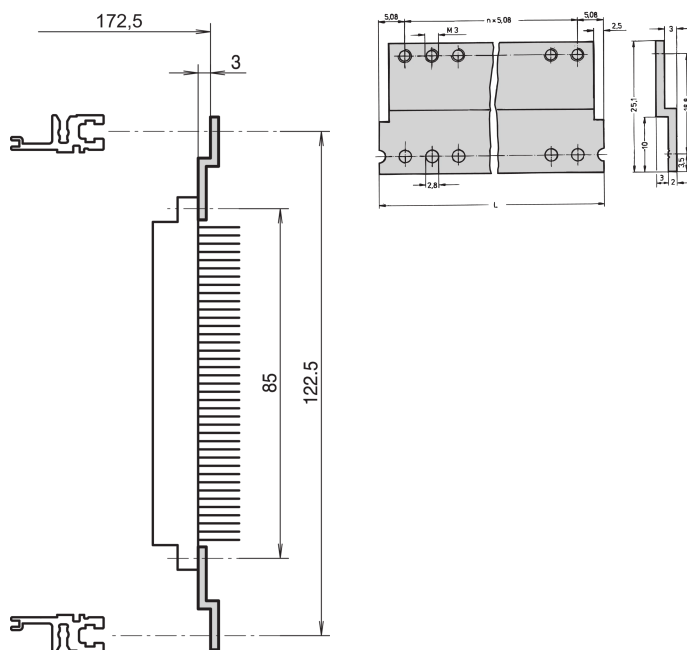

# Z-Rail for Connector, DIN 41617, 31-pin, 40 HP

## KATALOGNUMMER

**30819-763**

Z-rail for connector in accordance with DIN 41617, 31-pin.