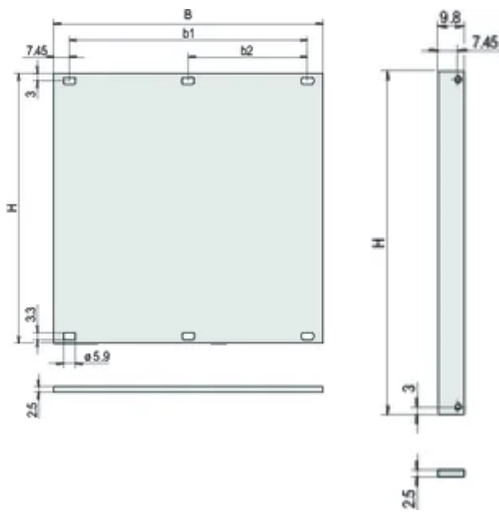

Rear Finish: Conductive

Treated Edges: No

Complies With: IEC 60297-3-101; IEEE 1101.1/10

Dybde (D): 2.5mm

EMC Shielding: No

Finish: Anodized; Passivated

Højde (H): 128.4mm

Materiale: Aluminium

Product Type: Front Panel

Type: Front Panel without Handle

Bredde (W): 426.4mm

Net Weight: 0.07kg

YDERLIGERE PRODUKTOPLYSNINGER

Please order fixing material (sleeves, collar screws) separately.

DIAGRAMS

ADVARSEL

nVent-produkter skal kun installeres og anvendes som angivet i nVents produktvejledninger og træningsmaterialer. Vejledninger er tilgængelige på www.nvent.com og hos din nVent kundeservicerepræsentant. Forkert installation, misbrug, fejlanvendelse eller anden unladelse af fuldt ud at følge nVents instruktioner og advarsler kan medføre funktionsfejl, materielle skader, alvorlige personskader eller død og/eller ugyldiggøre din garanti.