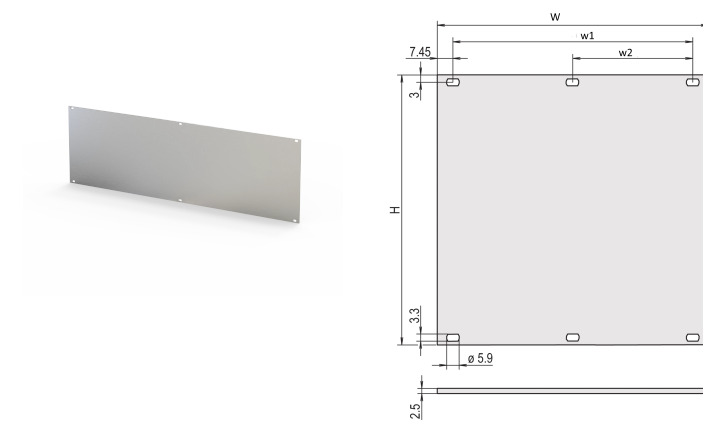

Front Panel, Unshielded, 3 U, 84 HP, 2.5 mm, Al, Front Anodized, Rear Conductive

KATALOGNUMMER

30838-123

Front panel, unshielded, front anodized and rear conductive.

CERTIFICERINGER

FUNKTIONER

Partial width front panel, Al, 2.5 mm

Al, front anodized, conductive

PRODUKTEGENSKABER

Rack Height: 3U

Pakke mængde: 1

Accessory Type: Front panel

Mounting: Screw-on Front

Front Finish: Anodized