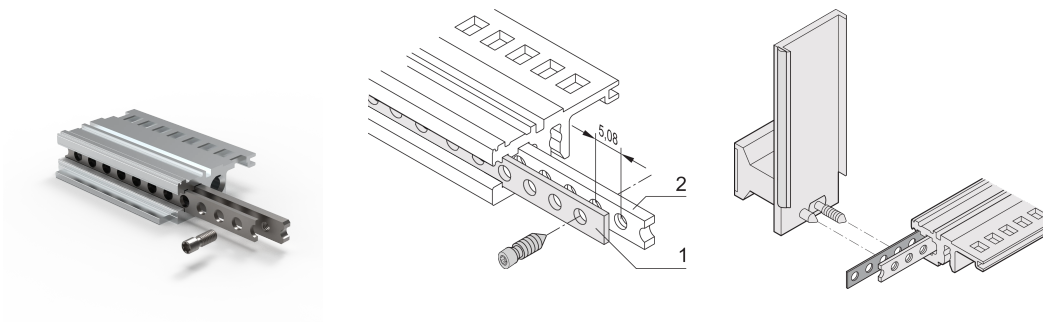

# Horizontal Rail Perforated Strip, 20 HP

## KATALOGNUMMER

**30845-189**

Perforated strip out of 1mm Aluminum for centering shielded plug-in units.

## FUNKTIONER

For centering the shielded plug-in units

## PRODUKTEGENSKABER

Rack Width: 20HP

Pakke mængde: 1

Length: 106.48mm

Materiale: Aluminium

Produktfamilie: EuropacPRO; RatiopacPRO; RatiopacPRO AIR; CompacPRO; PropacPRO; Inpac

Product Type: Perforated Strip