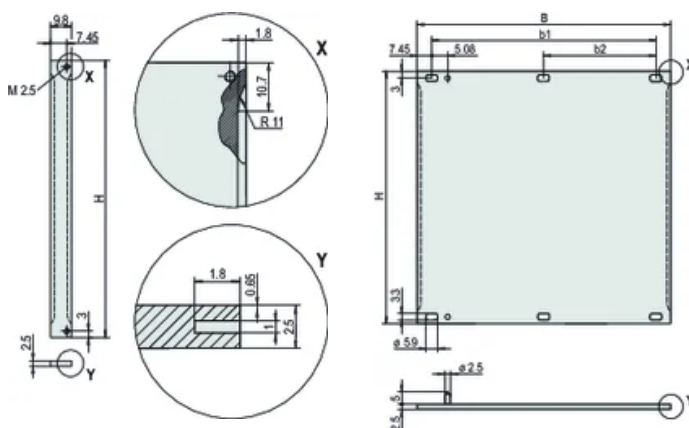

Complies With: IEC 60297-3-101; IEEE 1101.1/10

Dybde (D): 2.5mm

EMC Shielding: No (Retrofittable)

Finish: Anodized; Passivated

Højde (H): 128.4mm

Materiale: Aluminium

Product Type: Front Panel

Type: Front Panel without Handle

Bredde (W): 426.4mm

Net Weight: 0.36kg

YDERLIGERE PRODUKTOPLYSNINGER

Please order fixing material (sleeves, collar screws) separately.

DIAGRAMS

ADVARSEL

nVent-produkter skal kun installeres og anvendes som angivet i nVents produktvejledninger og træningsmaterialer. Vejledninger er tilgængelige på www.nvent.com og hos din nVent kundeservicerepræsentant. Forkert installation, misbrug, fejlanvendelse eller anden undladelse af fuldt ud at følge nVents instruktioner og advarsler kan medføre funktionsfejl, materielle skader, alvorlige personskader eller død og/eller ugyldiggøre din garanti.