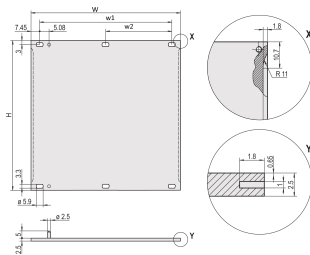

Front Panel, Refrofit Shielding, 3 U, 84 HP, 2.5 mm, Al, Front Anodized, Rear Conductive

KATALOGNUMMER

30846-676

Flat front panel. Shieldable with stainless steel EMC gasket.

CERTIFICERINGER

FUNKTIONER

For stainless steel EMC gasket

Al, 2.5 mm, front anodized, conductive

PRODUKTEGENSKABER

Rack Height: 3U

Rack Width: 84HP

Pakke mængde: 1

Accessory Type: Front panel

Mounting: Screw-on Front

Gasket Type: Stainless Steel EMC

Front Finish: Anodized

Rear Finish: Conductive

Treated Edges: No