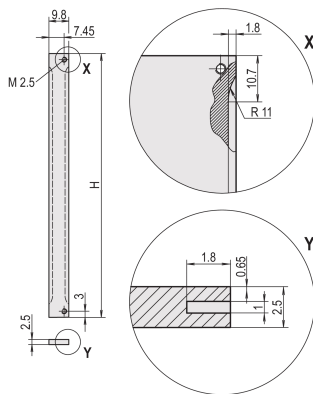

## KATALOGNUMMER

**30846-865**

Flat front panel. Shieldable with stainless steel EMC gasket.