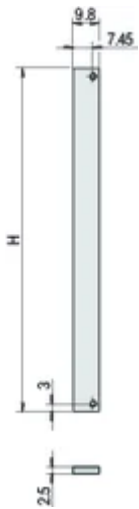

Complies With: IEC 60297-3-101; IEEE 1101.1/10

Pakke mængde: 1

Finish: Anodized; Passivated

Gross Weight: 0.017kg

YDERLIGERE PRODUKTOPLYSNINGER

Please take into consideration that deliveries may be carried out in the stated SPQs (SPQ, e.g. 5 pieces, 10 pieces, 50 pieces, etc.). Differing order quantities (e.g. 2 pieces) may be changed to the next possible delivery quantity = Standard Pack Quantity.

DIAGRAMS

ADVARSEL

---

nVent-produkter skal kun installeres og anvendes som angivet i nVents produktvejledninger og træningsmaterialer. Vejledninger er tilgængelige på www.nvent.com og hos din nVent kundeservicerepræsentant. Forkert installation, misbrug, fejlanvendelse eller anden unladelse af fuldt ud at følge nVents instruktioner og advarsler kan medføre funktionsfejl, materielle skader, alvorlige personskader eller død og/eller ugyldiggøre din garanti.