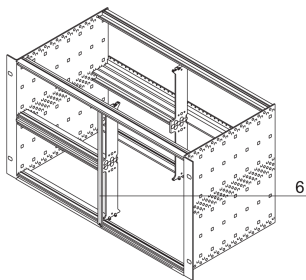

Front Panel Alternative for Combined Mounting, unshielded, 6 U, 2 HP

KATALOGNUMMER

30847-472

The 2 HP wide front panel covers an open slot. The non-shielded version can be fixed with screws and washers. Due to the 2 HP width, no sleeves can be used.

CERTIFICERINGER

FUNKTIONER

Flat front panel 6 U, 2 HP, Al, 2.5 mm

PRODUKTEGENSKABER

Product Type: Front Panel

Accessory Type: Front panel

Materiale: Aluminium

Front Finish: Anodized

Rear Finish: Conductive

Treated Edges: No

Rack Height: 6U

Højde (H): 261.8mm

Rack Width: 2HP

Bredde (W): 9.8mm

Complies With: IEC 60297-3-101; IEEE 1101.1/10

Pakke mængde: 1