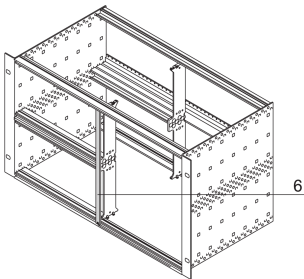

## KATALOGNUMMER

**30849-140**

The 2 HP wide front panel covers an open slot. The U-profile front panel can be combined with a textile EMC gasket. It be fixed with screws and washers. Due to the 2 HP width no sleeves can be used.