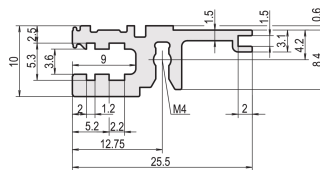

Horizontal Rail, Front, Type L-OD, Light, Without Lip, 1000 mm

KATALOGNUMMER

34560-001

Combinations of horizontal rails and side panels

		"4" can be combined, "2" combination not recommended			
		subrack 19" height	subrack 19" height with subrack 19" height	subrack 19" height with subrack 19" height	subrack 19" height
Subrack 19" height	Subrack 19" height	-	+	+	+
	Subrack 19" height with subrack 19" height	+	+	+	+
Subrack 19" height with subrack 19" height	Subrack 19" height	+	+	-	-
	Subrack 19" height with subrack 19" height	+	+	-	-
Side panel		Light 1.1	Dark 1.1	Heavy 1.1	Edge 1.1

The horizontal rail without a lip enable the use of a setups such as a 6 U front panel for a subrack which is split into 2 x 3 U.

CERTIFICERINGER

FUNKTIONER

For installation behind full-width front panel

< 28 HP not to print

Without lip (L-OD)

Aluminum extrusion, anodized finish, conductive contact surface

PRODUKTEGENSKABER

Rack Width: 195HP

Pakke mængde: 1

Finish: Anodized

Length: 1000mm