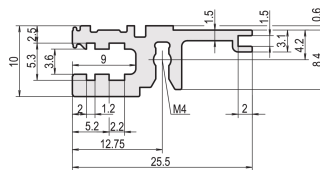

## KATALOGNUMMER

**34560-020**

Combinations of horizontal rails and side panels

		"4" can be combined, "2" combination not recommended			
Subrack 2 U	Subrack 2 U	-	+	+	+
	Subrack 4 U	+	+	+	+
Subrack 6 U	Subrack 6 U	+	+	-	-
	Subrack 12 U	+	+	-	-
Horizontal rail	Light 1 U				
	Double 2 U				
	Heavy 3 U				
	Edge 4 U				