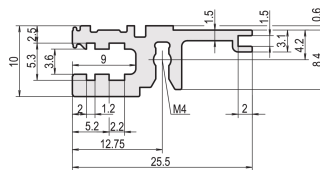

## KATALOGNUMMER

**34560-028**

Combinations of horizontal rails and side panels

		"4" can be combined, "2" combination not recommended			
		subrack 10" height	subrack 12" height	subrack 14" height	subrack 16" height
Subrack	Subrack 10" height	-	+	+	+
	Subrack 12" height	+	+	+	+
Subrack 14" height	Subrack 14" height	+	+	-	-
	Subrack 16" height	+	+	-	-
Side panel		Light 1.1	Dark 1.1	Heavy 1.1	Edge 1.1