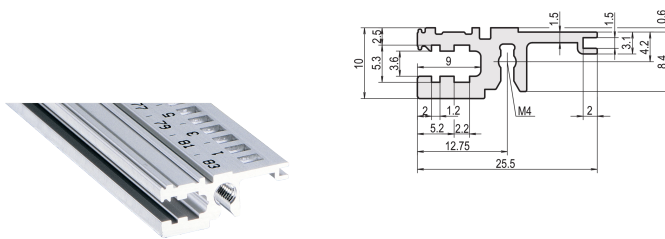

# Horizontal Rail, Front, Type L-OD, Light, Without Lip, 40 HP

## KATALOGNUMMER

**34560-040**

Combinations of horizontal rails and side panels

\*+ can be combined, \*\* combination not recommended

		Subrack 100 mm	Subrack 150 mm	Subrack 200 mm	Subrack 250 mm
Subrack 100 mm	-	+	+	+	+
Subrack 150 mm	+	+	+	+	+
Subrack 200 mm	+	+	-	-	-
Subrack 250 mm	+	+	-	-	-
Side panel	Light 1	Dark 1	Dark 2	Dark 3	Dark 4

Light 1

The horizontal rail without a lip enable the use of a setups such as a 6 U front panel for a subrack which is split into 2 x 3 U.