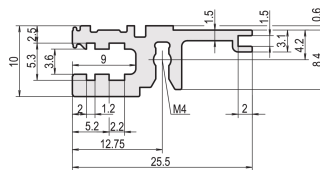

Horizontal Rail, Front, Type L-OD, Light, Without Lip, 42 HP

KATALOGNUMMER

34560-042

Combinations of horizontal rails and side panels

| | | "4" can be combined, "2" combination not recommended | | | |
|--------------------------------------------|--------------------------------------------|------------------------------------------------------|--------------------------|--------------------------------------------|---------------|
| | | subrack 42 HP | subrack 42 HP with 2x3 U | subrack 42 HP with 2x3 U (not recommended) | subrack 42 HP |
| Subrack 42 HP | Subrack 42 HP | - | + | + | + |
| | Subrack 42 HP with 2x3 U | + | + | + | + |
| Subrack 42 HP with 2x3 U (not recommended) | Subrack 42 HP | + | + | - | - |
| | Subrack 42 HP with 2x3 U (not recommended) | + | + | - | - |
| Side panel | | Light 1 | Dark 2 | Heavy 3 | Edge 4 |

The horizontal rail without a lip enable the use of a setups such as a 6 U front panel for a subrack which is split into 2 x 3 U.

CERTIFICERINGER

FUNKTIONER

For installation behind full-width front panel

< 28 HP not to print

Without lip (L-OD)

Aluminum extrusion, anodized finish, conductive contact surface

PRODUKTEGENSKABER

Rack Width: 42HP

Pakke mængde: 1

Finish: Anodized

Length: 218.44mm