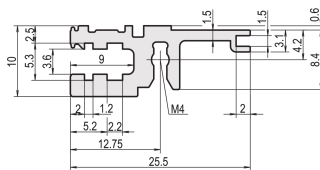

Horizontal Rail, Front, Type L-OD, Light, Without Lip, 63 HP

KATALOGNUMMER

34560-063

Combinations of horizontal rails and side panels

		"4" can be combined, "2" combination not recommended			
		subrack 4U light	subrack 4U backplane	subrack 4U heavy	subrack 4U rugged
Subrack 4U	Subrack 4U light	+	+	+	+
	Subrack 4U backplane	+	+	+	+
Subrack 4U heavy	Subrack 4U light	+	+	-	-
	Subrack 4U backplane	+	+	-	-
Subrack 4U rugged		+	+	-	-

The horizontal rail without a lip enable the use of a setups such as a 6 U front panel for a subrack which is split into 2 x 3 U.

CERTIFICERINGER

FUNKTIONER

For installation behind full-width front panel

< 28 HP not to print

Without lip (L-OD)

Aluminum extrusion, anodized finish, conductive contact surface

PRODUKTEGENSKABER

Rack Width: 63HP

Pakke mængde: 1

Finish: Anodized

Length: 325.12mm