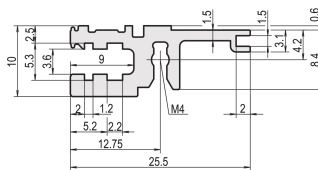

Horizontal Rail, Front, Type L-OD, Light, Without Lip, 84 HP

KATALOGNUMMER

34560-084

Combinations of horizontal rails and side panels

	Subrack 1 HP	Subrack 2 HP	Subrack 3 HP	Subrack 4 HP
Subrack 1 HP	-	+	+	+
Subrack 2 HP	+	+	+	+
Subrack 3 HP	+	+	-	-
Subrack 4 HP	+	+	-	-

Legend: + can be combined, - combination not recommended

The horizontal rail without a lip enable the use of a setups such as a 6 U front panel for a subrack which is split into 2 x 3 U.

CERTIFICERINGER